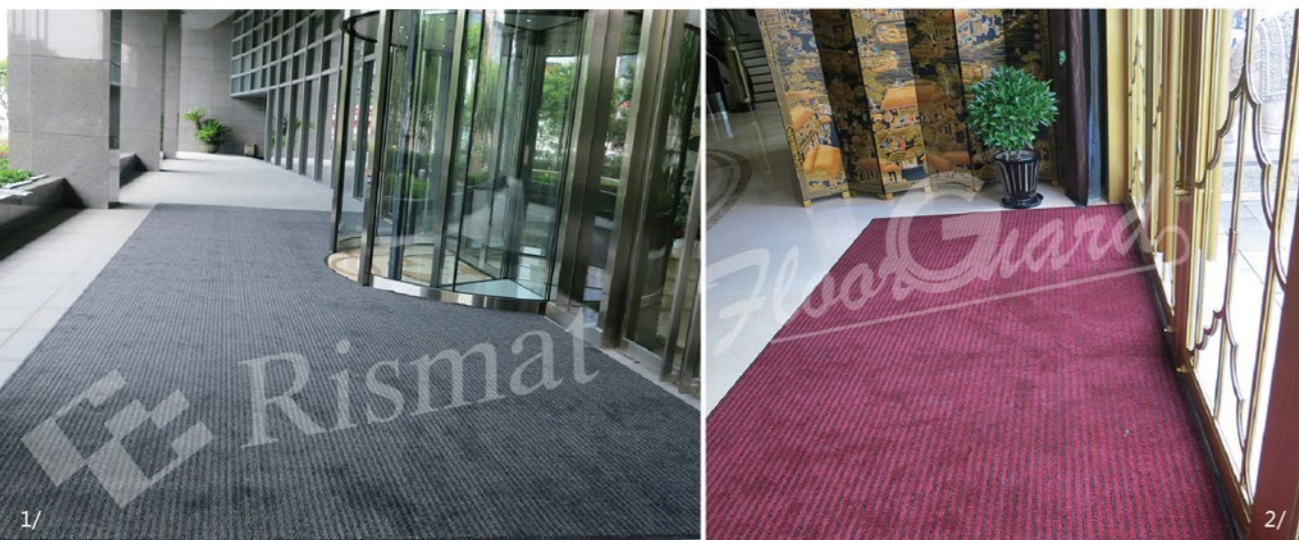

1/ 海光大廈-門外
2/ 家東苑-門內
3/ 上海地產集團大廈-電梯口
4/ 上海地產集團大廈-通道
5/ 國際航運金融大廈-防風門內

安潔美-刮沙汲水除塵墊 Armor Plus

Armor系列地墊，主要為中高人流區域而設計的創新地墊系統，最適合大廈主要出入口處使用。能有效阻止塵埃和泥土進入大廈，經久耐用。安潔美的專業化設計，使其在實際應用中，將功效與美觀集一體，通過減少地面污染直接降低清潔成本，并能維持大廈內地面的整潔，平民化的價格以及簡便的保養方法，適用於任何場所的出入口處，是一款經濟實用的地墊。

Armor series, is an innovative matting system designed to withstand medium to heavy human traffic at main entrances. They is highly durable and sturdy in trapping dirt and soil from entering the premises. Armor Plus is engineered and designed by industry professionals. The scrapping function and aesthetics are both important features of the Armor series application. They is economic yet effective mats that reduce floor pollution which directly reduces cleaning costs, and as well as protecting the floor's surfaces in the premises. Viking's Armor series are easy and inexpensive mats to maintain through dry vacuuming.

技術參數

毯面纖維：合成纖維及單纖維
絨面結構：高強度扭曲熱壓成型的合成纖維
底 部：彈性底
纖維高度：約8mm
卷裝規格：200cm x 1800cm
室內空氣質量檢測：符合GB 18401-2010，
不含甲醛及可分解致癌芳香胺染料

TECHNICAL SPECIFICATIONS

Yarn type : Synthetic fiber&Single fiber
Pile construction : High twist and heat set-tufted cut pile
Backing : Compound rubber
Pile height : Approx.8mm
Roll size : 200cm x 1800cm
Indoor air quality testing : Conform to GB 18401-2010 ,
Doesn't contain formaldehyde and decomposable
carcinogenic aromatic amine dyes