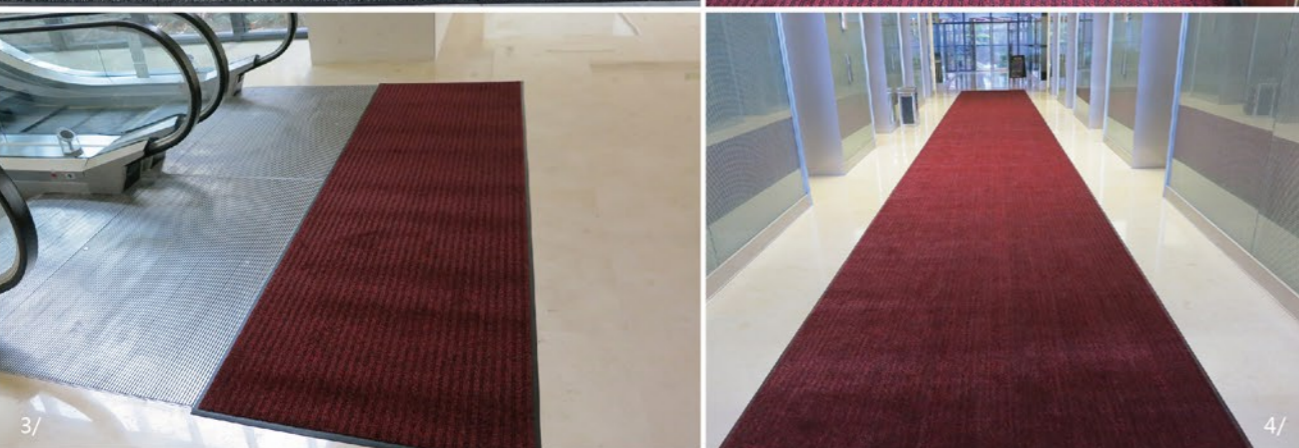

1/ 海光大廈-門外
2/ 家東苑-門內
3/ 上海地產集團大廈-電梯口
4/ 上海地產集團大廈-通道
5/ 國際航運金融大廈-防風門內

安潔美-刮沙汲水除塵墊 Armor Plus

Armor系列地墊，主要為中高人流區域而設計的創新地墊系統，最適合大廈主要出入口處使用。能有效阻止塵埃和泥土進入大廈，經久耐用。安潔美的專業化設計，使其在實際應用中，將功效與美觀集一體，通過減少地面污染直接降低清潔成本，并能維持大廈內地面的整潔，平民化的價格以及簡便的保養方法，適用於任何場所的出入口處，是一款經濟實用的地墊。

Armor series, is an innovative matting system designed to withstand medium to heavy human traffic at main entrances. They is highly durable and sturdy in trapping dirt and soil from entering the premises. Armor Plus is engineered and designed by industry professionals. The scrapping function and aesthetics are both important features of the Armor series application. They is economic yet effective mats that reduce floor pollution which directly reduces cleaning costs, and as well as protecting the floor's surfaces in the premises. Viking's Armor series are easy and inexpensive mats to maintain through dry vacuuming.

技術參數

毯面纖維：合成纖維及單纖維
絨面結構：高強度扭曲熱壓成型的合成纖維
底 部：彈性底
纖維高度：約8mm
卷裝規格：200cm x 1800cm
室內空氣質量檢測：符合GB 18401-2010，
不含甲醛及可分解致癌芳香胺染料

TECHNICAL SPECIFICATIONS

Yarn type : Synthetic fiber&Single fiber
Pile construction : High twist and heat set-tufted cut pile
Backing : Compound rubber
Pile height : Approx.8mm
Roll size : 200cm x 1800cm
Indoor air quality testing : Conform to GB 18401-2010 ,
Doesn't contain formaldehyde and decomposable
carcinogenic aromatic amine dyes